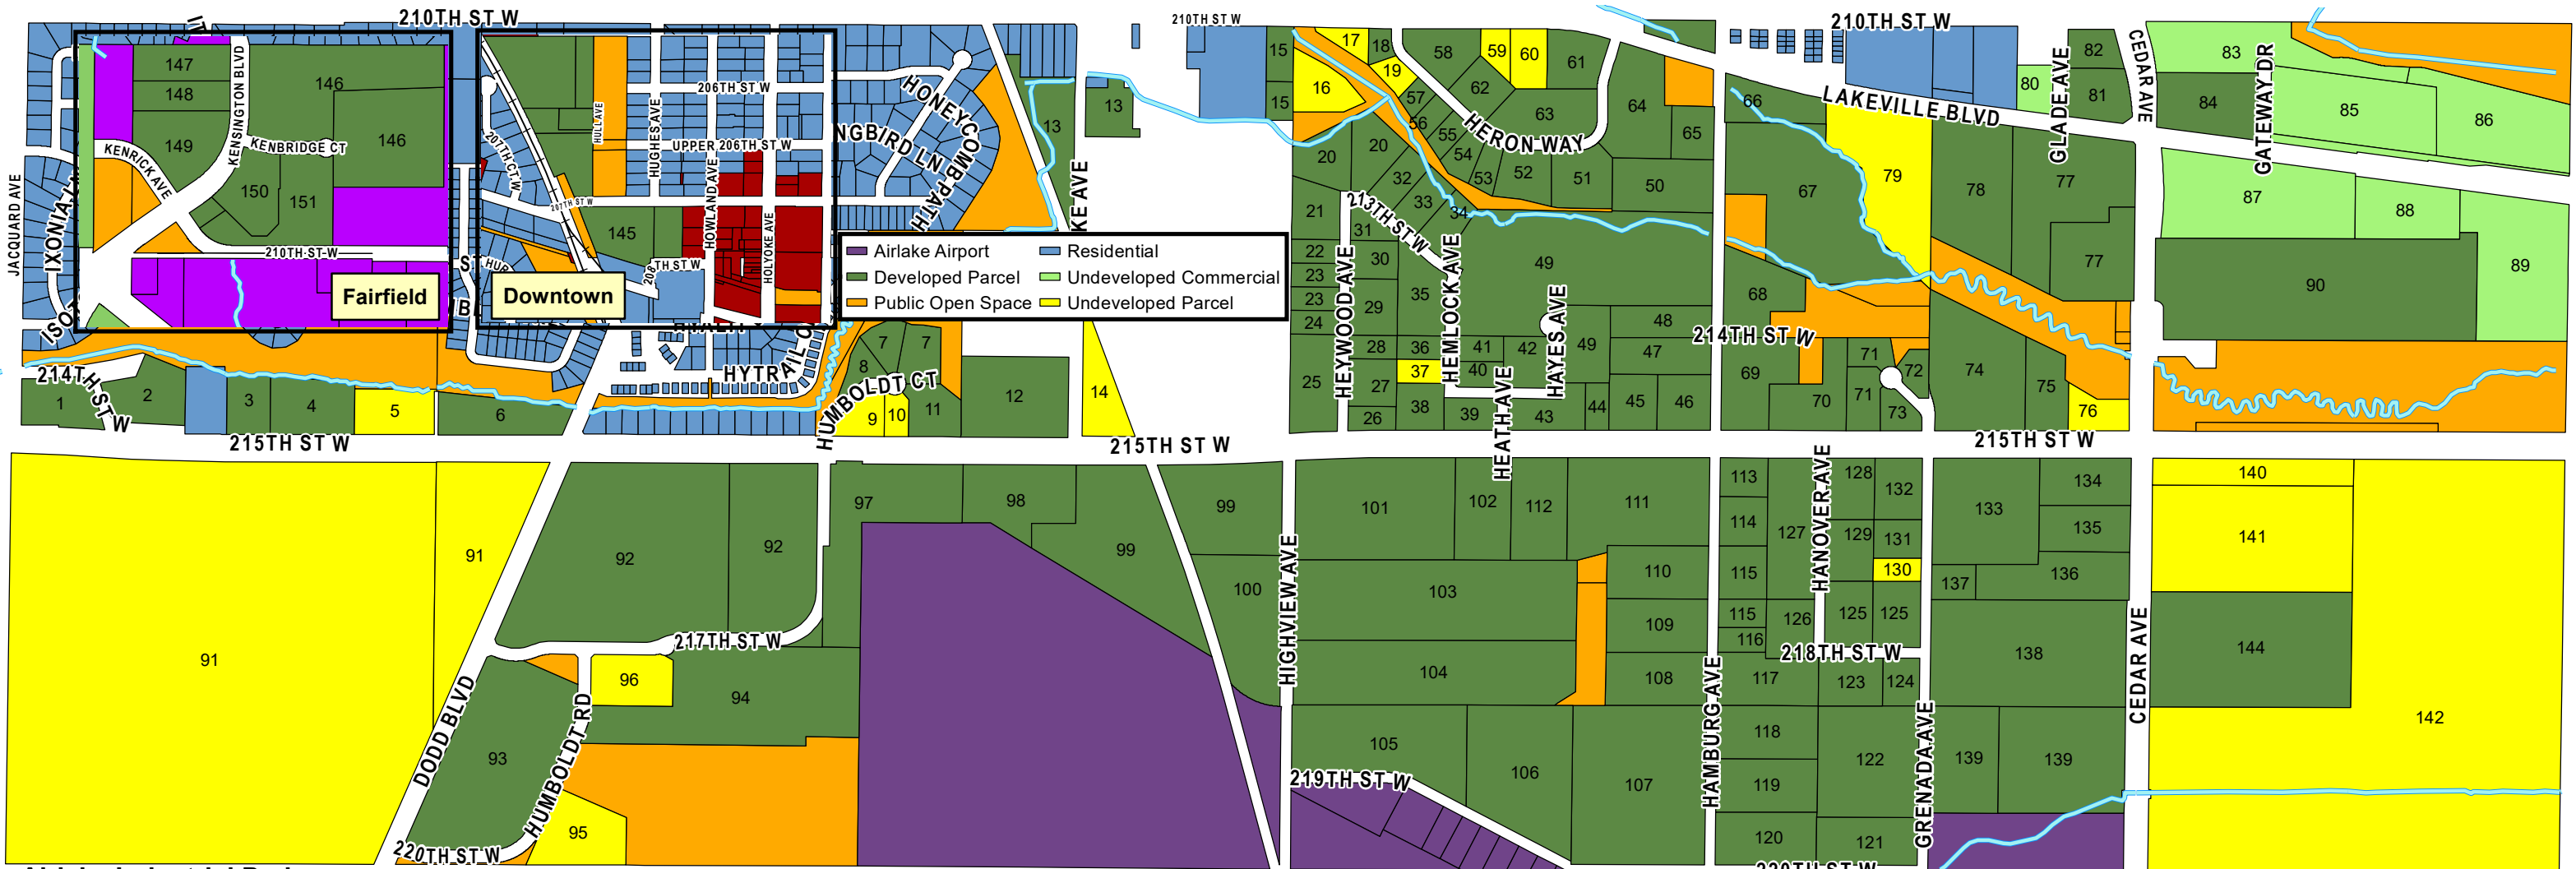

# Lakeville Industrial Parks

## Airlake Industrial Park, Creekside Business Park, Fairfield Business Campus, & First Park Lakeville

1. Family Health Medical Clinic
2. Simply Self Storage
- 3 & 4. Piston Pete's
5. AVAILABLE - 3.29 Acres (G. Warweg)
6. Lakeville Dodd Storage
7. GCR Tire Center
8. Lewis Building
9. AVAILABLE - 1.67 Acres (Cerron Properties)
10. AVAILABLE - 0.91 Acre (Cerron Properties)
11. Dakota Truck
12. Midwest Veterinary Supply
13. Schmitt & Sons, Inc
14. AVAILABLE - 4.36 Acres (G. Miller)
15. Johnson Building/multi-tenant
16. AVAILABLE - 2.61 Acres (Airlake Development)
17. AVAILABLE - 0.95 Acres (Airlake Development)
18. Mainstreet Automotive
19. AVAILABLE - 0.89 Acres (Airlake Development)
20. Atlas Specialized Transport
21. BTD Manufacturing
22. Quality Contour
23. Delmar Company

83. AVAILABLE - 7.81 Acres (L&B Schweich)
84. Poquet Auto
85. AVAILABLE - 10.24 Acres (WRC Partners)
86. AVAILABLE - 9.43 Acres (WRC Partners)
87. AVAILABLE - 16.07 Acres (Airlake Development)
88. AVAILABLE - 5.19 Acres (Airlake Development)
89. AVAILABLE - 12.1 Acres (Fulford Group)
90. Imperial Plastics/BTD Manufacturing
91. Interstate South Logistics Park - 176 Acres (Scannell Properties)
92. Fed Ex Freight
93. Uponor
94. PAE
95. AVAILABLE - 4.76 Acres (FirstCal Industrial)
96. AVAILABLE - 3.69 Acres (FirstCal Industrial)
97. Dick's Sanitation
98. Recycle Minnesota
99. Boise Cascade
100. American Cast Iron Pipe Co
- 101 & 102. Interstate PowerSystems
103. Wausau Supply Co
104. Progressive Rail
105. Kiehm Construction, Custom Stud
106. Genpak
107. Menasha Packaging Corp
108. Grain Handler
109. ThinLight Technologies
110. Univar