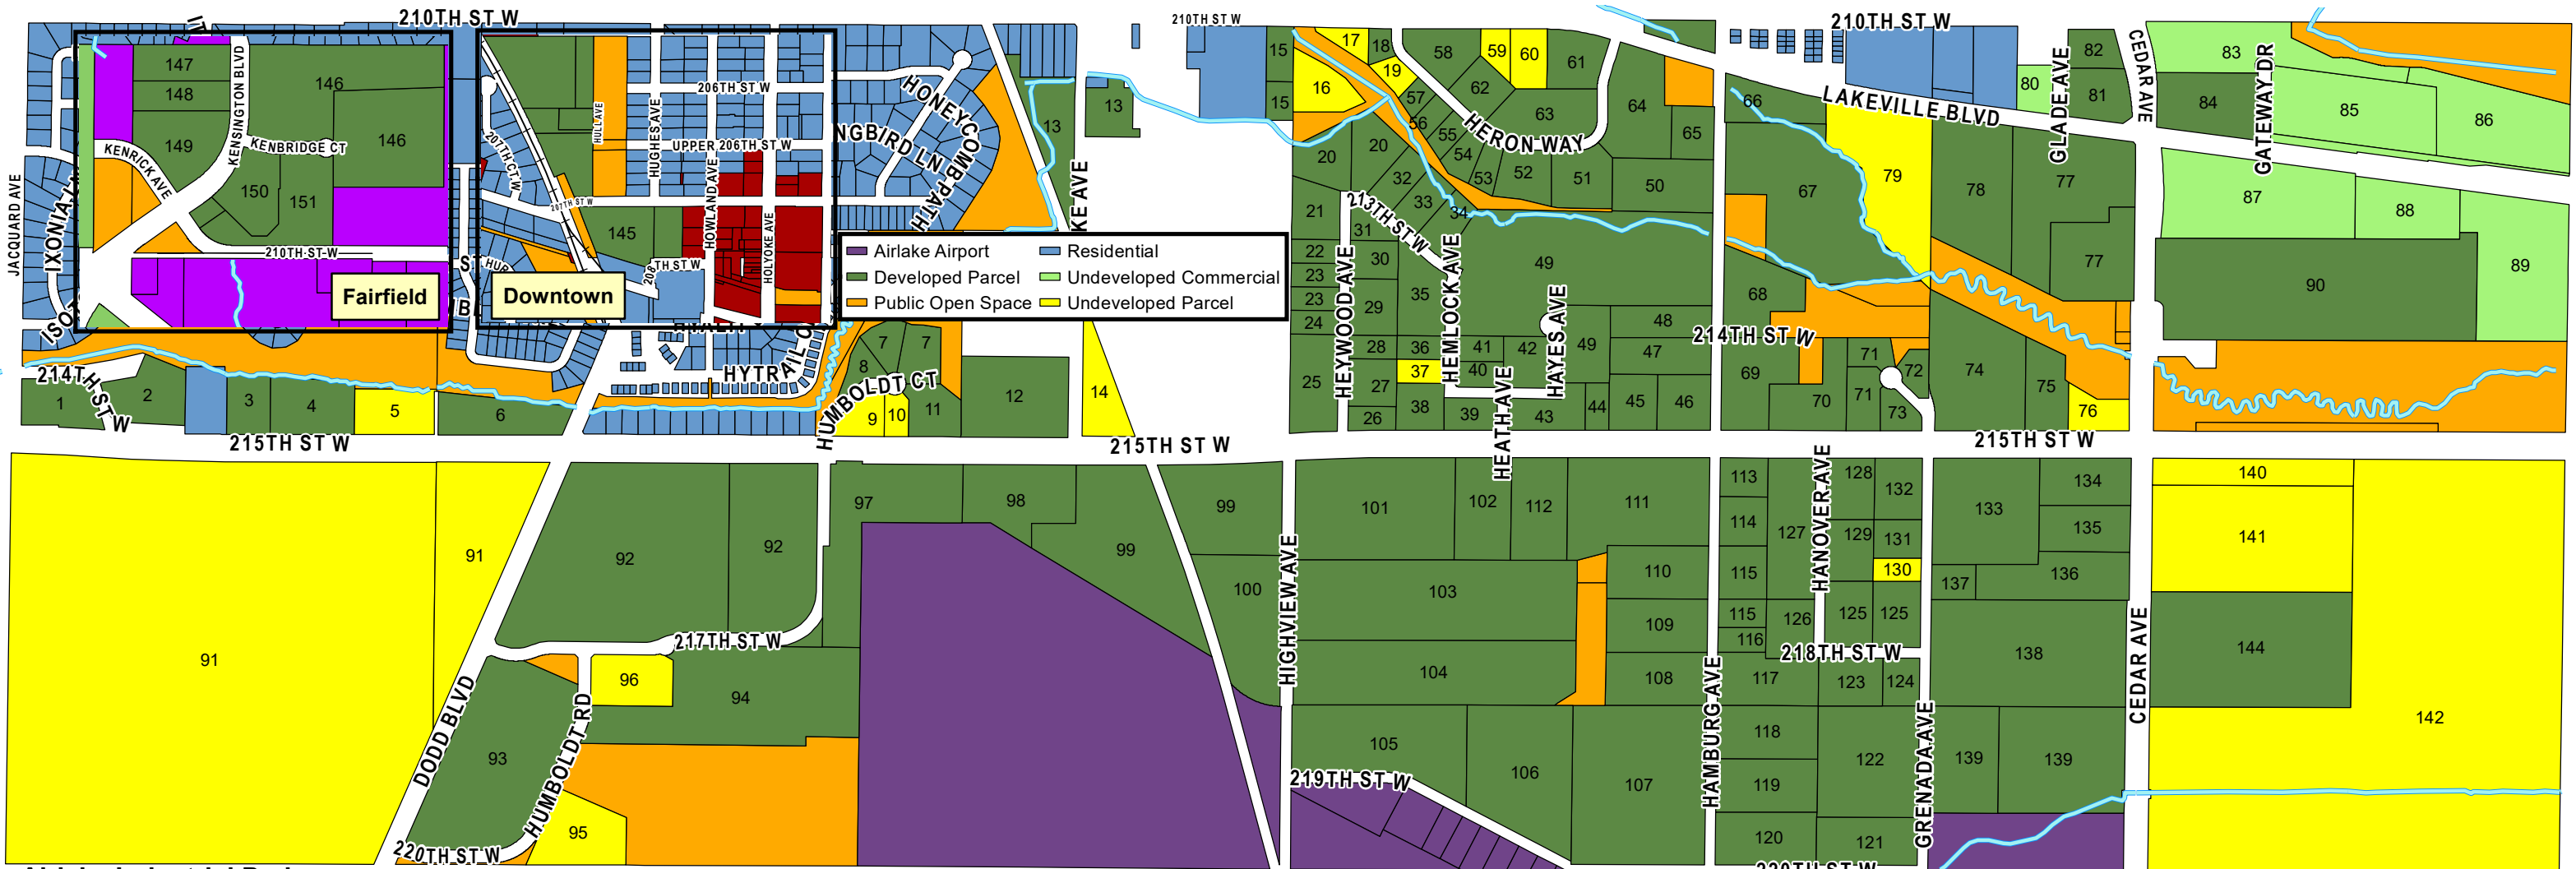

Lakeville Industrial Parks

Airlake Industrial Park, Creekside Business Park, Fairfield Business Campus, & First Park Lakeville

1. Family Health Medical Clinic
2. Simply Self Storage
- 3 & 4. Piston Pete's
5. AVAILABLE - 3.29 Acres (G. Warweg)
6. Lakeville Dodd Storage
7. GCR Tire Center
8. Lewis Building
9. AVAILABLE - 1.67 Acres (Cerron Properties)
10. AVAILABLE - 0.91 Acre (Cerron Properties)
11. Dakota Truck
12. Midwest Veterinary Supply
13. Schmitt & Sons, Inc
14. AVAILABLE - 4.36 Acres (G. Miller)
15. Johnson Building/multi-tenant
16. AVAILABLE - 2.61 Acres (Airlake Development)
17. AVAILABLE - 0.95 Acres (Airlake Development)
18. Mainstreet Automotive
19. AVAILABLE - 0.89 Acres (Airlake Development)
20. Atlas Specialized Transport
21. BTD Manufacturing
22. Quality Contour
23. Delmar Company

139. Hearthside Foods
140. AVAILABLE - 7.61 Acres (RCD Real Estate)
141. AVAILABLE - 20 Acres (RCD Real Estate)
142. AVAILABLE - 110.37 Acres (Airlake Development)
143. AVAILABLE - 98.98 Acres (Hat Trick Investments)
144. Hearthside Foods
145. Despatch Industries
146. Post Consumer Brands
147. Automated Assembly
148. Advanced Wireless
149. ImageTrend
150. Verified Credentials
151. D.R. Horton
152. Aircraft Resource Center