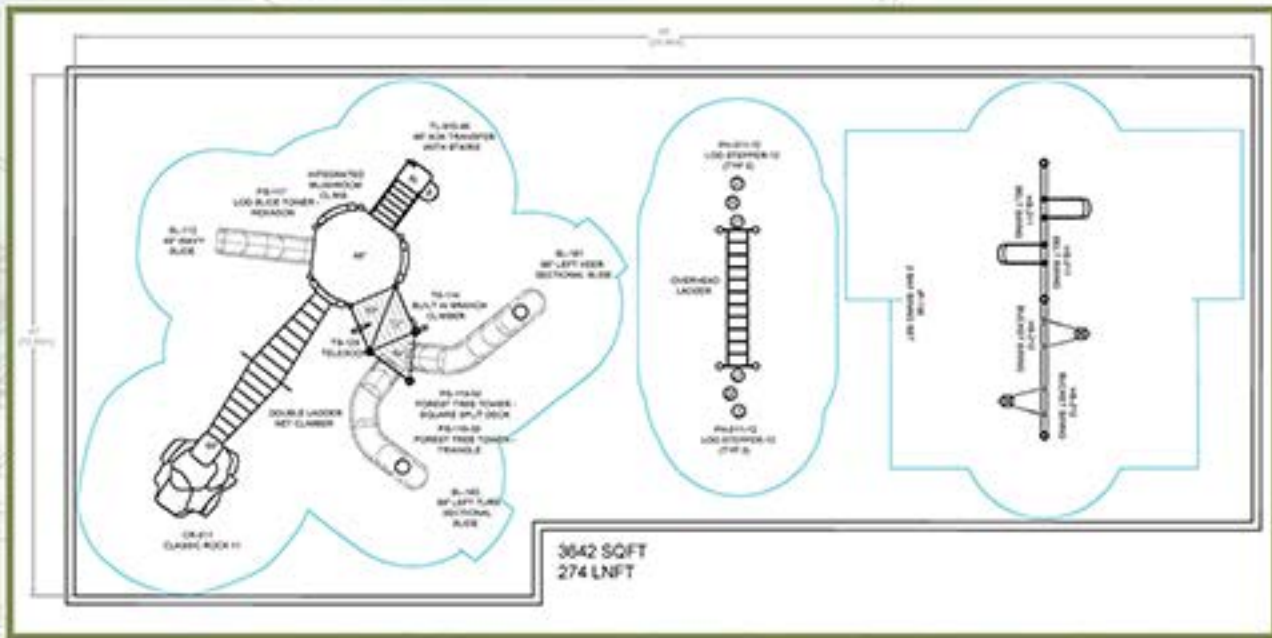

Treeline Opt 2 Playground

**PICK BARK & ROCK TEXTURES
& YOUR OWN CRITTERS**

Project No: 19-090	Max Fall Ht: 84"	ADA Accessible: Yes	Ground Play No: 8	Square Footage: 3642 SqFt	Drawn By: DG
Ages: 2-12	Min Use Zone: 95' x 42'	Elevated Play No: 14	Play Types: 12	Linear Feet: 274 LnFt	Date: 2/20/19