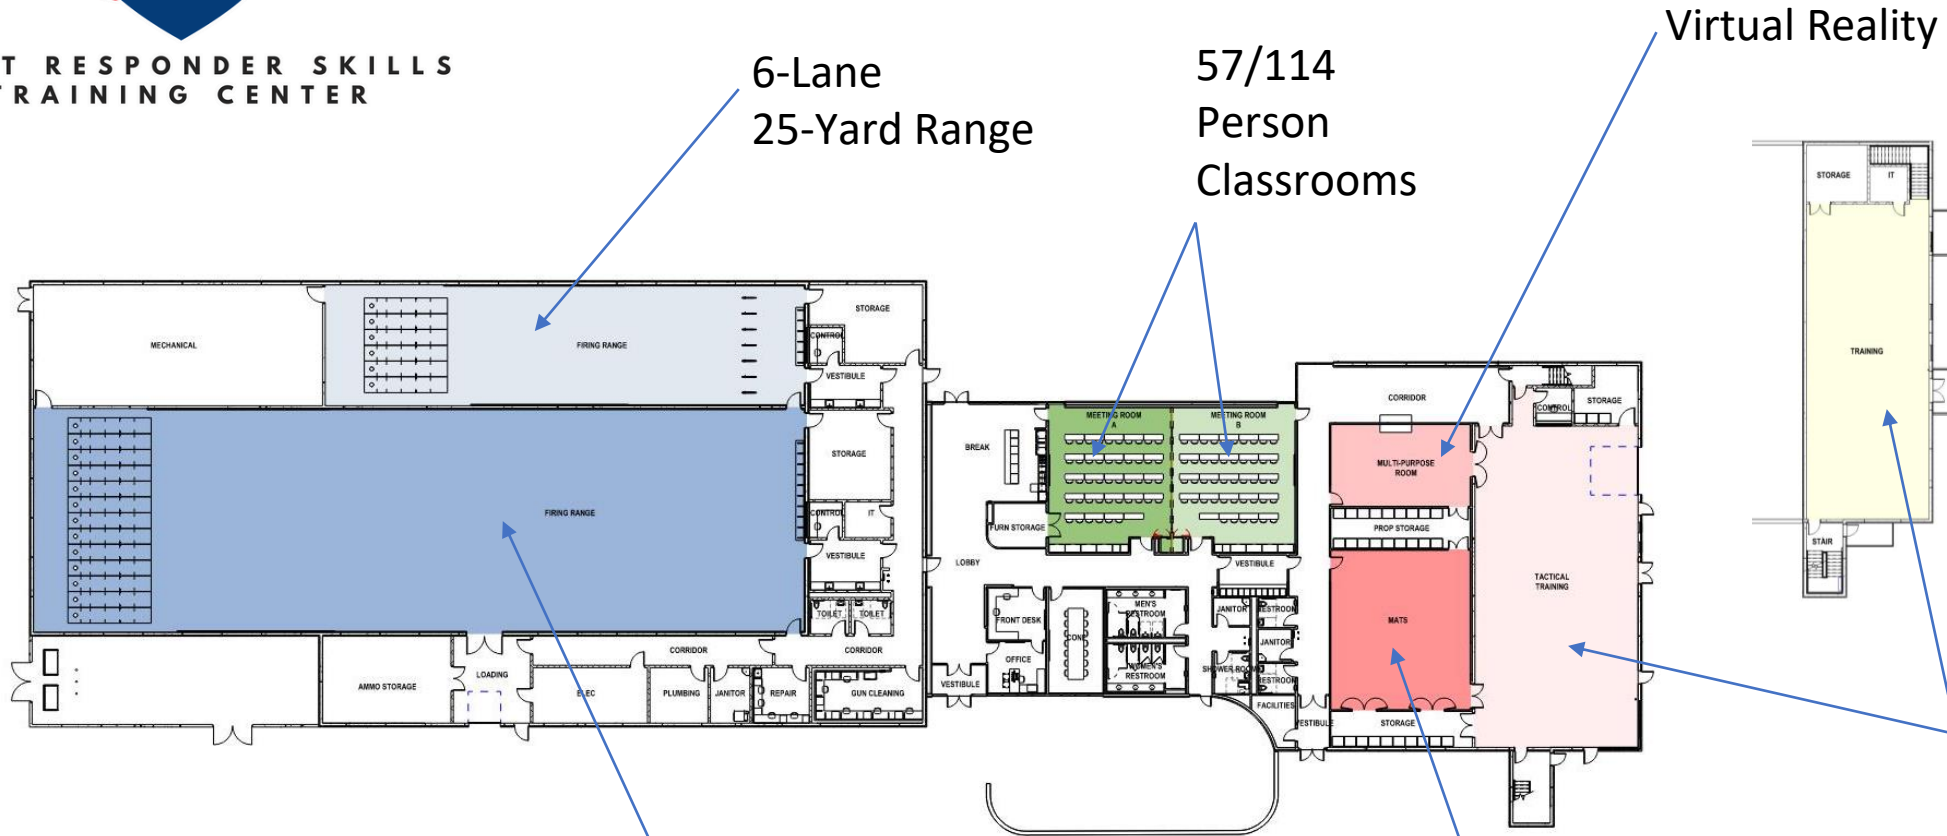

**FIRST RESPONDER SKILLS
TRAINING CENTER**

6-Lane
25-Yard Range

57/114
Person
Classrooms

Virtual Reality

12-Lane
50-Yard Range
Vehicle Accessible

Mats Room

First and Second
Floor Reality
Based Indoor/
Outdoor Training
Areas